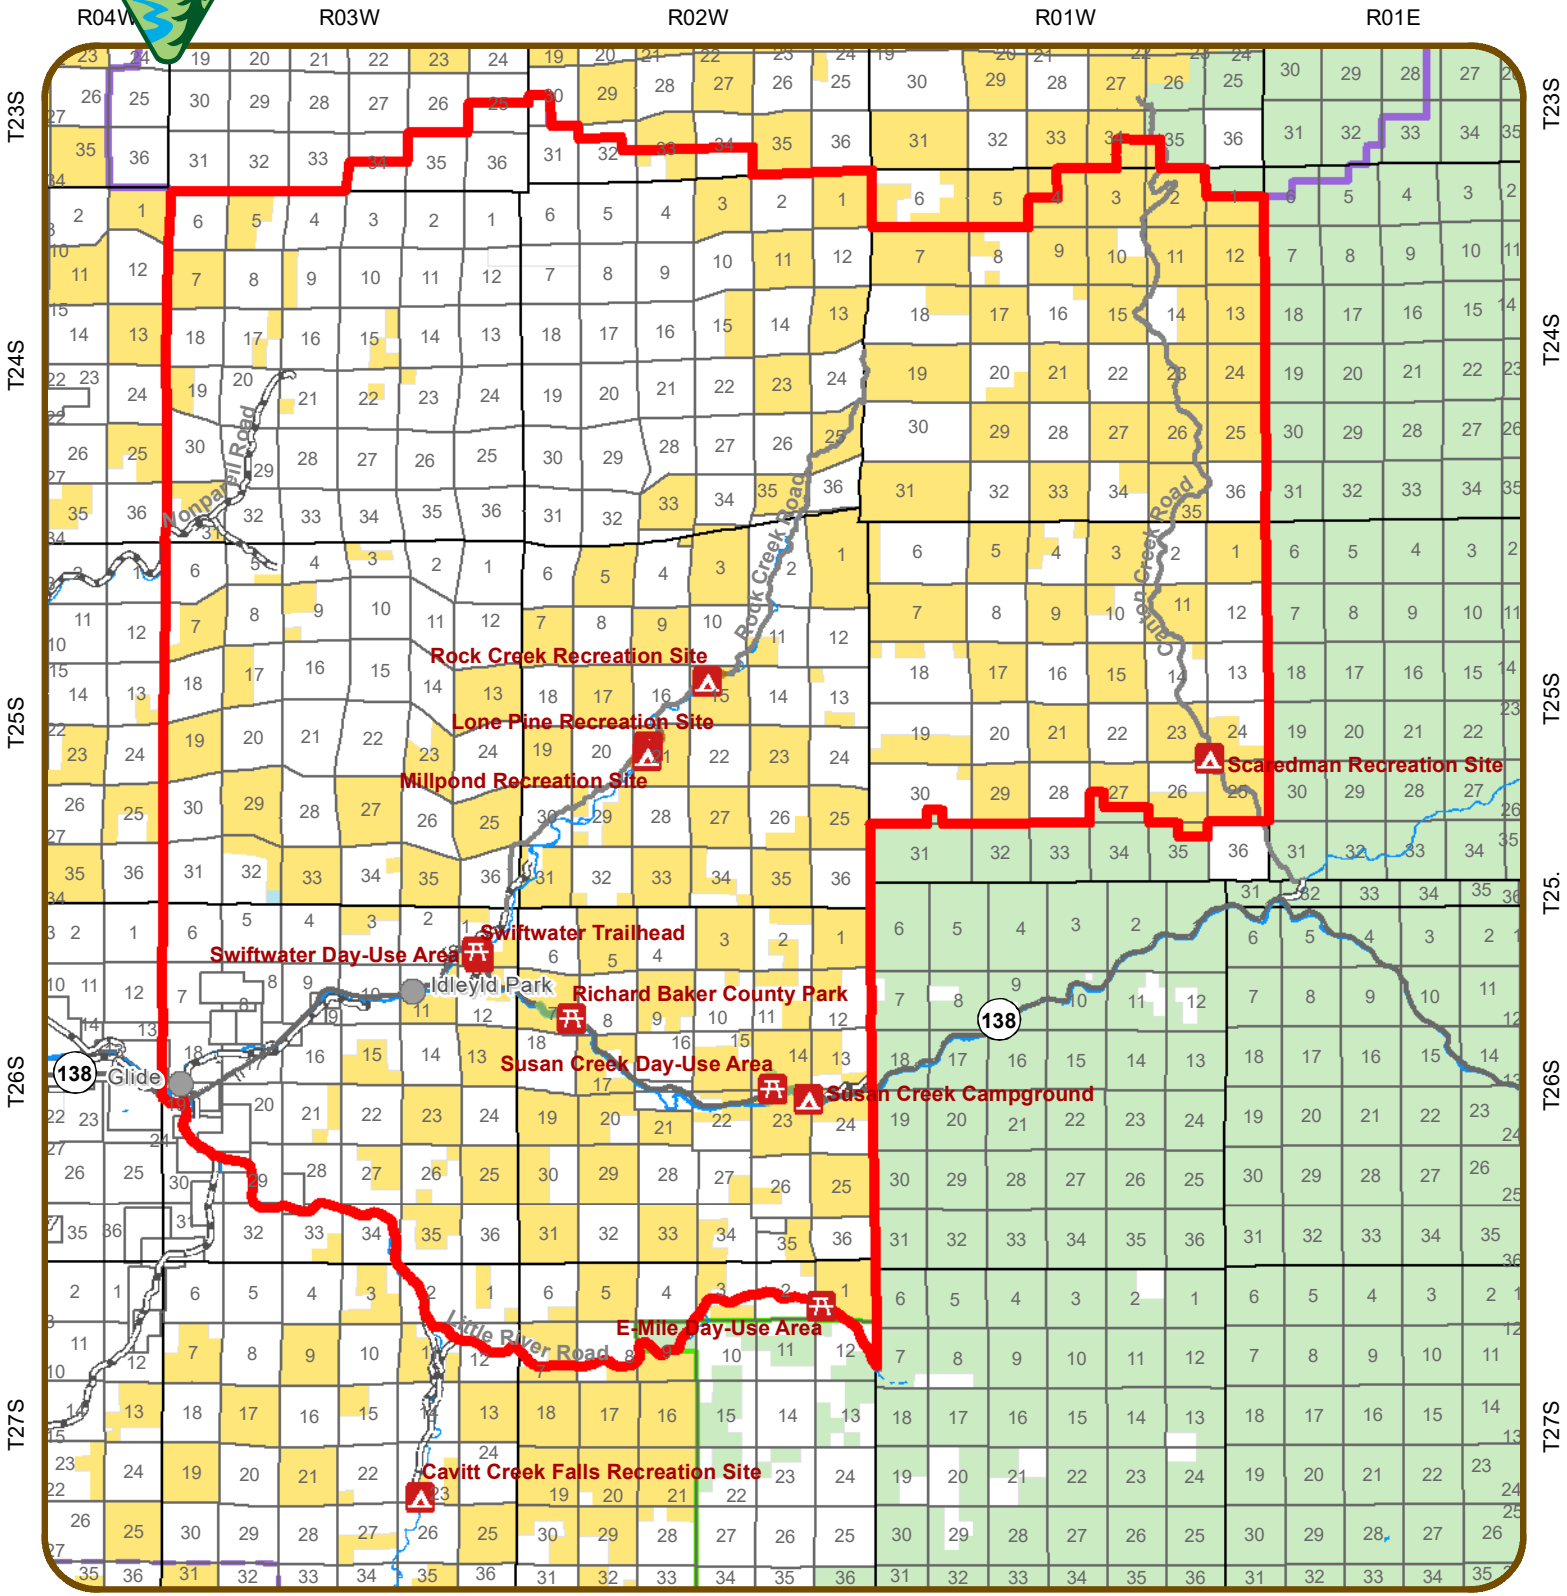

# Archie Creek Area Closure

### Legend

- Closure Area
- District Area Boundary
- Small City or Town
- National Forest Boundary
- State Highway
- Bureau of Land Management
- County Road
- U.S. Forest Service
- Major Road
- State
- Private/Unknown